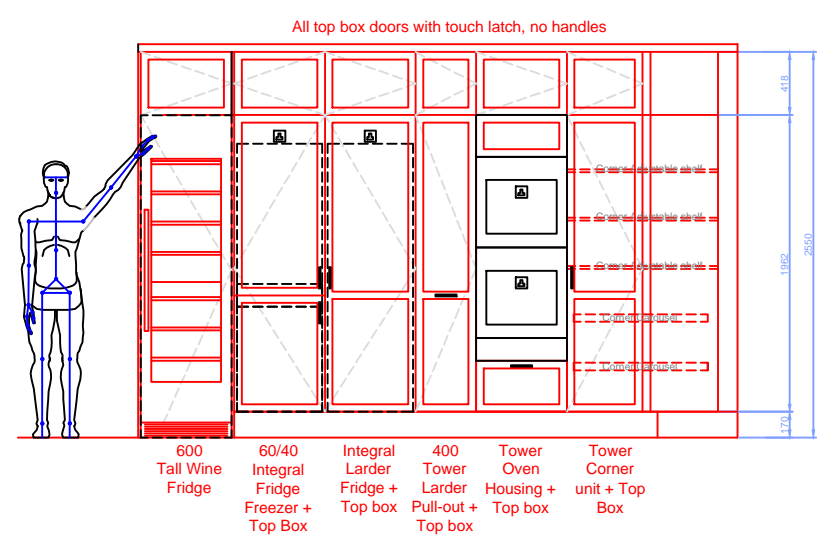

Perimeter Units