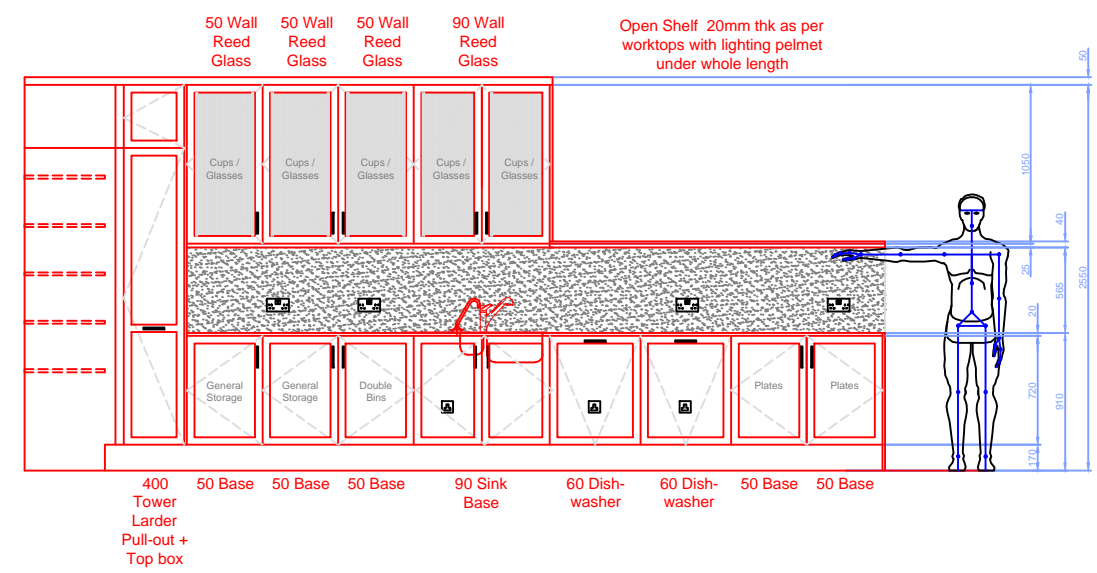

Perimeter Units