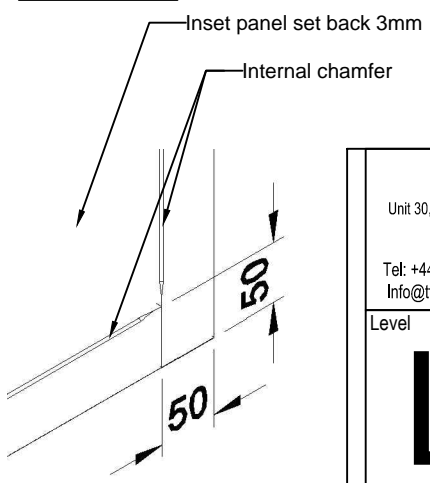

Door Detail

Moss Green
RAL
6005

TFI Concepts Limited Unit 30, The IO Centre, Armstrong Road, Woolwich Arsenal, Woolwich, London, SE18 6RS Tel: +44 (0) 208 312 7500 Fax: +44 (0) 208 317 9400 Info@tficonceptsltd.co.uk www.tficonceptsltd.co.uk		
Level LG	Zone Code Status Draft	
Client Theo Brehony		
Title Proposed Kitchen Unit Layout LOWER GROUND FLOOR Elevations		
Site 12 Caithness Road London W14 0JB		
Drawing No. Designed By Lee Kneller	Date 12-Oct-24 Approved By	Revision 5 Scale 1:50@A3

File Ref: TheoKitchen3.dwg
12/10/2024 15:56:31
Pritted